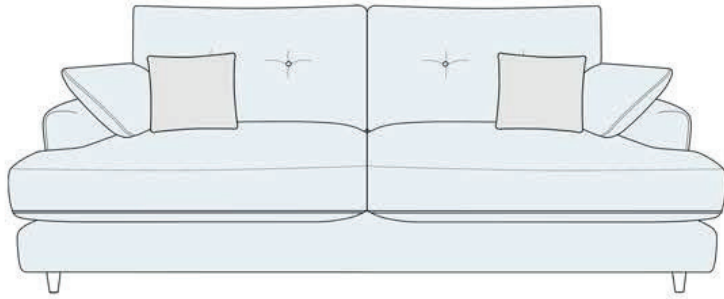

Amore

4 Seater Sofa 87cm (H) x 215cm (W) x 100cm (D)

3 Seater Sofa 87cm (H) x 190cm (W) x 100cm (D)

2 Seater Sofa 87cm (H) x 165cm (W) x 100cm (D)

Petite 2 Seater Sofa 87cm (H) x 151cm (W) x 100cm (D)

Snuggler 87cm (H) x 121cm (W) x 100cm (D)

Chair 87cm (H) x 90cm (W) x 100cm (D)

Frames: Seasoned hardwood from managed sources.
Handcrafted with care; glued, screwed and stapled.
10 year frame guarantee

Seat Suspension: Tempered steel serpentine springs

Seat Cushion filling: High quality resilient foam seat cushions

Back Suspension: Resilient, elasticated webbing

Back Cushion Filling: High quality blown fibre

Inclusive Scatters and Bolsters: Dequilled duck feathers (fibre available on request)