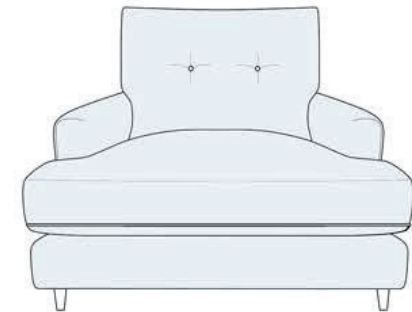

Amore

4 Seater Sofa 87cm (H) x 215cm (W) x 100cm (D)

3 Seater Sofa 87cm (H) x 190cm (W) x 100cm (D)

2 Seater Sofa 87cm (H) x 165cm (W) x 100cm (D)

Petite 2 Seater Sofa 87cm (H) x 151cm (W) x 100cm (D)

Snuggler 87cm (H) x 121cm (W) x 100cm (D)

Chair 87cm (H) x 90cm (W) x 100cm (D)

Frames: Seasoned hardwood from managed sources.
Handcrafted with care; glued, screwed and stapled.
10 year frame guarantee

Seat Suspension: Tempered steel serpentine springs

Seat Cushion filling: High quality resilient foam seat cushions

Back Suspension: Resilient, elasticated webbing

Back Cushion Filling: High quality blown fibre

Inclusive Scatters and Bolsters: Dequilled duck feathers (fibre available on request)