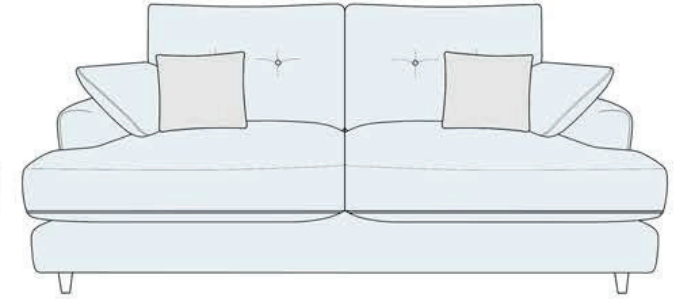

Amore

4 Seater Sofa 87cm (H) x 215cm (W) x 100cm (D)

3 Seater Sofa 87cm (H) x 190cm (W) x 100cm (D)

2 Seater Sofa 87cm (H) x 165cm (W) x 100cm (D)

Petite 2 Seater Sofa 87cm (H) x 151cm (W) x 100cm (D)

Snuggler 87cm (H) x 121cm (W) x 100cm (D)

Chair 87cm (H) x 90cm (W) x 100cm (D)

Frames: Seasoned hardwood from managed sources.
Handcrafted with care; glued, screwed and stapled.
10 year frame guarantee

Seat Suspension: Tempered steel serpentine springs

Seat Cushion filling: High quality resilient foam seat cushions

Back Suspension: Resilient, elasticated webbing

Back Cushion Filling: High quality blown fibre

Inclusive Scatters and Bolsters: Dequilled duck feathers (fibre available on request)