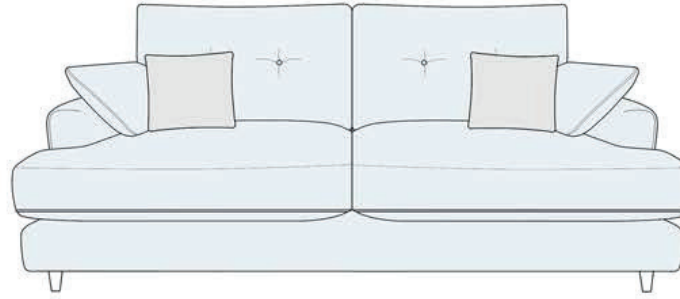

Amore

4 Seater Sofa 87cm (H) x 215cm (W) x 100cm (D)

3 Seater Sofa 87cm (H) x 190cm (W) x 100cm (D)

2 Seater Sofa 87cm (H) x 165cm (W) x 100cm (D)

Petite 2 Seater Sofa 87cm (H) x 151cm (W) x 100cm (D)

Snuggler 87cm (H) x 121cm (W) x 100cm (D)

Chair 87cm (H) x 90cm (W) x 100cm (D)

Frames: Seasoned hardwood from managed sources.
Handcrafted with care; glued, screwed and stapled.
10 year frame guarantee

Seat Suspension: Tempered steel serpentine springs

Seat Cushion filling: High quality resilient foam seat cushions

Back Suspension: Resilient, elasticated webbing

Back Cushion Filling: High quality blown fibre

Inclusive Scatters and Bolsters: Dequilled duck feathers (fibre available on request)