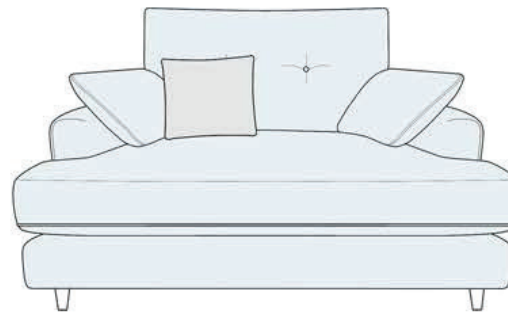

Amore

4 Seater Sofa 87cm (H) x 215cm (W) x 100cm (D)

3 Seater Sofa 87cm (H) x 190cm (W) x 100cm (D)

2 Seater Sofa 87cm (H) x 165cm (W) x 100cm (D)

Petite 2 Seater Sofa 87cm (H) x 151cm (W) x 100cm (D)

Snuggler 87cm (H) x 121cm (W) x 100cm (D)

Chair 87cm (H) x 90cm (W) x 100cm (D)

Frames: Seasoned hardwood from managed sources.
Handcrafted with care; glued, screwed and stapled.
10 year frame guarantee

Seat Suspension: Tempered steel serpentine springs

Seat Cushion filling: High quality resilient foam seat cushions

Back Suspension: Resilient, elasticated webbing

Back Cushion Filling: High quality blown fibre

Inclusive Scatters and Bolsters: Dequilled duck feathers (fibre available on request)