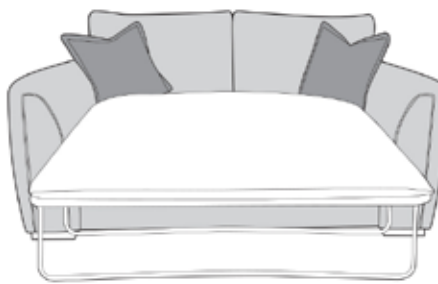

# COVER GUIDE: STANDARD BACK

Please use this guide when ordering the following pieces to clarify cover options.

LH2, RFC, FST Group

FST, LFC, RH2 Group

3 Seater Sofa - 3ST-S-C

2 Seater Sofa - 2ST-S-C

Love Chair - LOV-S-C

Arm Chair - 1ST-S-C

3 Seater Sofabed - 3DB-S-C

2 Seater Sofabed - 2DB-S-C

Chair Sofabed - 1DB-S-C

-  **COVER 1**  
(BODY)
-  **COVER 2**  
(SCATTER)
-  **COVER 3**  
(BOLSTER)