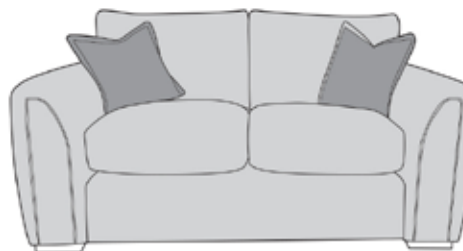

# COVER GUIDE: STANDARD BACK

Please use this guide when ordering the following pieces to clarify cover options.

LH2, RFC, FST Group

FST, LFC, RH2 Group

3 Seater Sofa - 3ST-S-C

2 Seater Sofa - 2ST-S-C

Love Chair - LOV-S-C

Arm Chair - 1ST-S-C

3 Seater Sofabed - 3DB-S-C

2 Seater Sofabed - 2DB-S-C

Chair Sofabed - 1DB-S-C

-  **COVER 1**  
(BODY)
-  **COVER 2**  
(SCATTER)
-  **COVER 3**  
(BOLSTER)