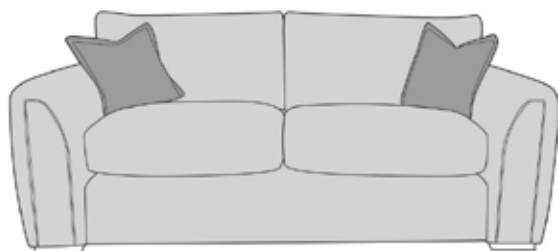

# COVER GUIDE: STANDARD BACK

Please use this guide when ordering the following pieces to clarify cover options.

LH2, RFC, FST Group

FST, LFC, RH2 Group

3 Seater Sofa - 3ST-S-C

2 Seater Sofa - 2ST-S-C

Love Chair - LOV-S-C

Arm Chair - 1ST-S-C

3 Seater Sofabed - 3DB-S-C

2 Seater Sofabed - 2DB-S-C

Chair Sofabed - 1DB-S-C

-  **COVER 1**  
(BODY)
-  **COVER 2**  
(SCATTER)
-  **COVER 3**  
(BOLSTER)