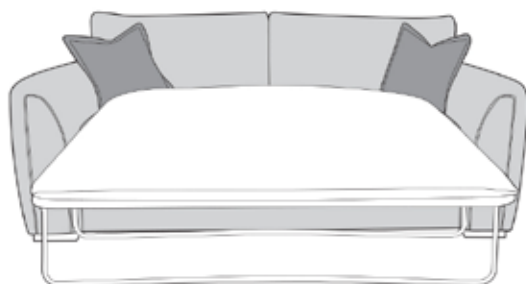

# COVER GUIDE: STANDARD BACK

Please use this guide when ordering the following pieces to clarify cover options.

LH2, RFC, FST Group

FST, LFC, RH2 Group

3 Seater Sofa - 3ST-S-C

2 Seater Sofa - 2ST-S-C

Love Chair - LOV-S-C

Arm Chair - 1ST-S-C

3 Seater Sofabed - 3DB-S-C

2 Seater Sofabed - 2DB-S-C

Chair Sofabed - 1DB-S-C

-  **COVER 1**  
(BODY)
-  **COVER 2**  
(SCATTER)
-  **COVER 3**  
(BOLSTER)