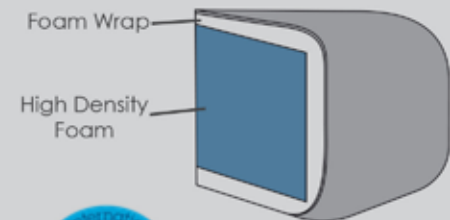

CARE GUIDE

To improve the longevity of your hand-made furniture, we recommend turning cushions often to ensure even wear over time. For further information on maintaining your furniture, please refer to the Care Guide located under the seat platform.