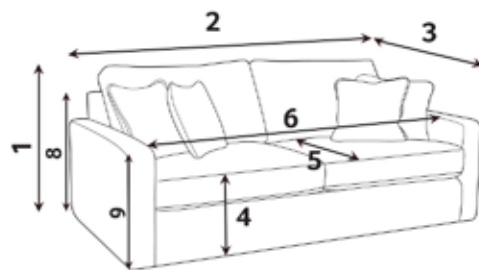

SOFABEDS: SLEEP OPTIONS

DELUXE ACTION & SPRUNG MATTRESS
A two fold metal action with beech slats. Complemented by a deluxe sprung mattress. For everyday use.
Mattress thickness: 11.5cm
Mattress Length: 183cm

2 fold action is 160kg total max occupancy weight

Sofa beds available as standard back only

- Hardwood & composite board frame.
- Dowelled, screwed, glued & stapled joinery.
- Available with a choice of Mid Oak & Walnut feet.

- Reversible, high performance DuoFlex seating.
- Fibre filled standard backs for added comfort.
- Sumptuous feather filled pillow backs.
- Feather filled scatters and bolsters included.

- Serpentine seat springs & silent wire.
- Elasticated back webbing.

DIMENSION GUIDE

1. 1 - HEIGHT
   2 - WIDTH
   3 - DEPTH
   4 - SEAT HEIGHT
   5 - SEAT DEPTH (STD & PILLOW)
   6 - SEAT WIDTH
   7 - DIAGONAL ACCESS
   8 - OUTBACK HEIGHT
   9 - ARM HEIGHT

Illustrations used for reference only.

Check the diagonal access dimension to ensure furniture will fit in your home.