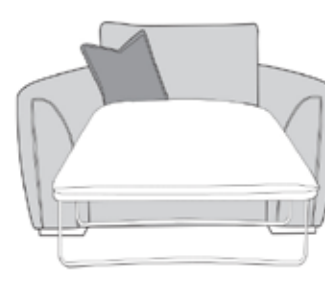

# COVER GUIDE: STANDARD BACK

Please use this guide when ordering the following pieces to clarify cover options.

LH2, RFC, FST Group

FST, LFC, RH2 Group

3 Seater Sofa - 3ST-S-C

2 Seater Sofa - 2ST-S-C

Love Chair - LOV-S-C

Arm Chair - 1ST-S-C

3 Seater Sofabed - 3DB-S-C

2 Seater Sofabed - 2DB-S-C

Chair Sofabed - 1DB-S-C

-  **COVER 1**  
(BODY)
-  **COVER 2**  
(SCATTER)
-  **COVER 3**  
(BOLSTER)

## Scatter Cushions

Front = Cover 2  
Back = Cover 1  
Flanged Edge