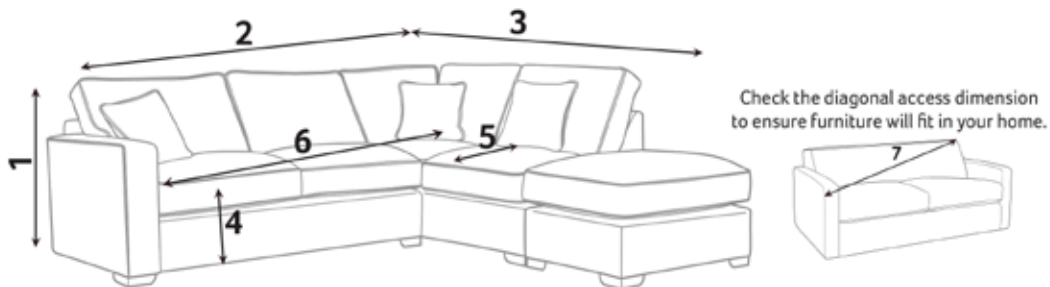

Extra Flex[®]
Soft, Supportive Seating

01/10/2021

Please use this guide when ordering the following pieces to clarify cover options.

STANDARD BACK

3 Seater Sofa (3ST)

2 Seater Sofa (2ST)

Arm Chair (1ST)

AVAILABLE PIECES	HEIGHT 1	WIDTH 2	DEPTH 3	SEAT HEIGHT 4	SEAT DEPTH (STD) 5	SEAT WIDTH 6	ACCESS DIAGONAL 7	WEIGHT (KG)
3 SEATER SOFA	88	209	102	53	55	140	227	62
2 SEATER SOFA	88	172	102	53	55	100	194	54.5
ARM CHAIR	88	108	102	53	55	38	142	68

- * Serpentine seat springs & silent wire.
- * Elasticated back webbing.

DIMENSION GUIDE

- 1 - HEIGHT
- 2 - WIDTH
- 3 - DEPTH
- 4 - SEAT HEIGHT
- 5 - SEAT DEPTH (STD & PILLOW)
- 6 - SEAT WIDTH
- 7 - DIAGONAL ACCESS