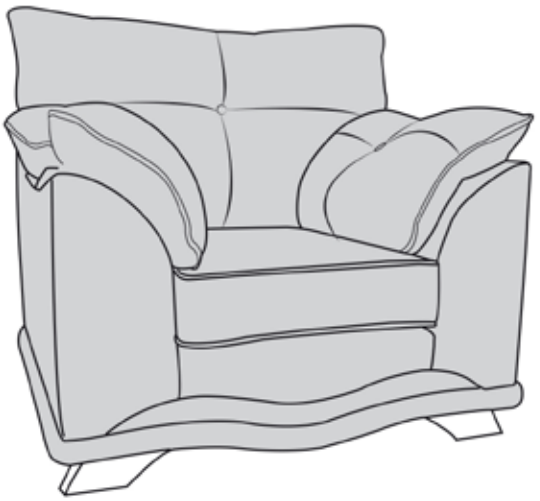

Extra Flex[®]
Soft, Supportive Seating

01/10/2021

Please use this guide when ordering the following pieces to clarify cover options.

STANDARD BACK

3 Seater Sofa (3ST)

2 Seater Sofa (2ST)

Arm Chair (1ST)

AVAILABLE PIECES	HEIGHT 1	WIDTH 2	DEPTH 3	SEAT HEIGHT 4	SEAT DEPTH (STD) 5	SEAT WIDTH 6	ACCESS DIAGONAL 7	WEIGHT (KG)
3 SEATER SOFA	88	209	102	53	55	140	227	62
2 SEATER SOFA	88	172	102	53	55	100	194	54.5
ARM CHAIR	88	108	102	53	55	38	142	68

- * Hardwood & composite board frame.
- * Dowelled, screwed, glued & stapled joinery.
- * Chrome & Wood foot options.

- * ExtraFlex high comfort seat cushions.
- * Fibre Filled backs for added comfort..

- * Serpentine seat springs & silent wire.
- * Elasticated back webbing.

DIMENSION GUIDE

- 1 - HEIGHT
- 2 - WIDTH
- 3 - DEPTH
- 4 - SEAT HEIGHT
- 5 - SEAT DEPTH (STD & PILLOW)
- 6 - SEAT WIDTH
- 7 - DIAGONAL ACCESS

Illustrations used for reference only.

Extra Flex®

A high density foam base seat interior with a hand-rolled carded fibre, channelled topper which provides both softness and support.

CARE GUIDE

Extraflex seat cushions should be plumped up on a regular basis to help maintain the aesthetical appeal of your upholstery, the plumping of cushions is essential to help retain the comfort and softness of any piece of upholstered furniture.