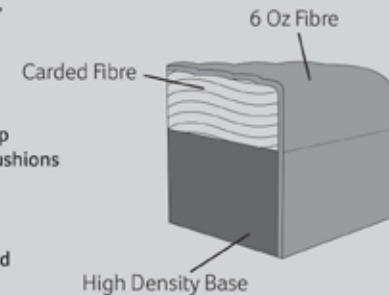

CARE GUIDE

Extraflex seat cushions should be plumped up on a regular basis to help maintain the aesthetical appeal of your upholstery, the plumping of cushions is essential to help retain the comfort and softness of any piece of upholstered furniture.

To improve the longevity of your hand-made furniture, we recommend rotating cushions (where applicable).

For further information on maintaining your furniture please refer to the care guide located under the seat platform.