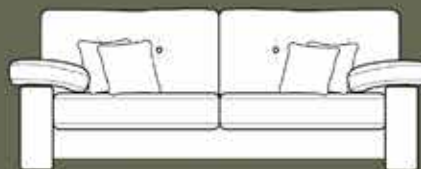

Fox

A high back collection accompanied with scatter cushions covered in Silver from the Florence collection.

FLORENCE FABRIC COLLECTION

available in high back and is tailored to your choice from a range of fabrics. Manufacturing in the UK allows for shorter lead times and ensures a high quality product. Please see below for the selection of units available.

Florence Fabric Collection: Silver, Ivory, Steel, Grey

4 Seater Sofa (2 Pieces)
L: 244CM D: 97CM H: 97CM

3 Seater Sofa
L: 220CM D: 97CM H: 97CM

2 Seater sofa
L: 205CM D: 97CM H: 97CM

Chair
L: 129CM D: 97CM H: 97CM

High Back Swivel Chair
L: 80CM D: 99CM H: 105CM

Storage Footstool
L: 84CM D: 63CM H: 47CM

Frame Construction : Hardwood rails and high density particle boards which are glued and stapled.

Seat Interiors : Foam.