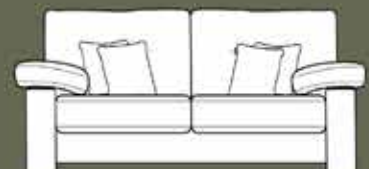

Fox

A high back collection accompanied with scatter cushions covered in Silver from the Florence collection.

FLORENCE FABRIC COLLECTION

available in high back and is tailored to your choice from a range of fabrics. Manufacturing in the UK allows for shorter lead times and ensures a high quality product. Please see below for the selection of units available.

Florence Fabric Collection: Silver, Ivory, Steel, Grey

4 Seater Sofa (2 Pieces)
L: 244CM D: 97CM H: 97CM

3 Seater Sofa
L: 220CM D: 97CM H: 97CM

2 Seater sofa
L: 205CM D: 97CM H: 97CM

Chair
L: 129CM D: 97CM H: 97CM

High Back Swivel Chair
L: 80CM D: 99CM H: 105CM

Storage Footstool
L: 84CM D: 63CM H: 47CM

Frame Construction : Hardwood rails and high density particle boards which are glued and stapled.

Seat Interiors : Foam.