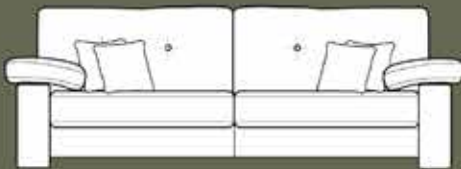

Fox

A high back collection accompanied with scatter cushions covered in Silver from the Florence collection.

FLORENCE FABRIC COLLECTION

available in high back and is tailored to your choice from a range of fabrics. Manufacturing in the UK allows for shorter lead times and ensures a high quality product. Please see below for the selection of units available.

Florence Fabric Collection: Silver, Ivory, Steel, Grey

4 Seater Sofa (2 Pieces)
L: 244CM D: 97CM H: 97CM

3 Seater Sofa
L: 220CM D: 97CM H: 97CM

2 Seater sofa
L: 205CM D: 97CM H: 97CM

Chair
L: 129CM D: 97CM H: 97CM