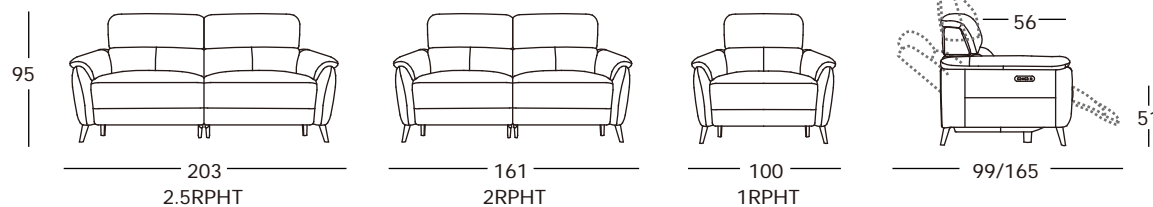

PF-4454RPHT

Display shown: CAT-60/26 Mustard

PF-4454RPHT

Configuration	Width	Depth	Height	Seat depth	Seat height	Weight(Kg)		Volume(m ³)	
						N.W	G.W	Soft	Box
2.5RPHT	203	99	95	56	51	124	140	1.58	1.54
2RPHT	161	99	95	56	51	105	118	1.24	1.26
1RPHT	100	99	95	56	51	64	72	0.79	0.83

Seat support Sinuous Spring

Back support Webbing

Seat cushion D/33+Pocket Spring+Dacron+Foam

Back cushion Foam+Dacron

Loadability(Poly bag) 2.5RPHT+2RPHT+1RPHT=16 Sets
2.5RPHT=36 Pcs 2RPHT=54 Pcs
1RPHT=72 Pcs

Arm Cushiom Loose Attached

Seat Cushiom Loose Attached

Back Cushiom Loose Attached

Feet Loose Attached

Loadability(Box) 2.5RPHT+2RPHT+1RPHT=17 Sets
2.5RPHT=44 Pcs 2RPHT=48 Pcs
1RPHT=66 Pcs

Seat Depth 56cm

Feet Height 15cm

Feet material Metal+Plastic

* All dimensions are approximate. please allow a tolerance of +/-25mm(1")

* All our furniture is designed to suit a maximum user weight of 120kg.

* Size and style of actual components will vary according to range.